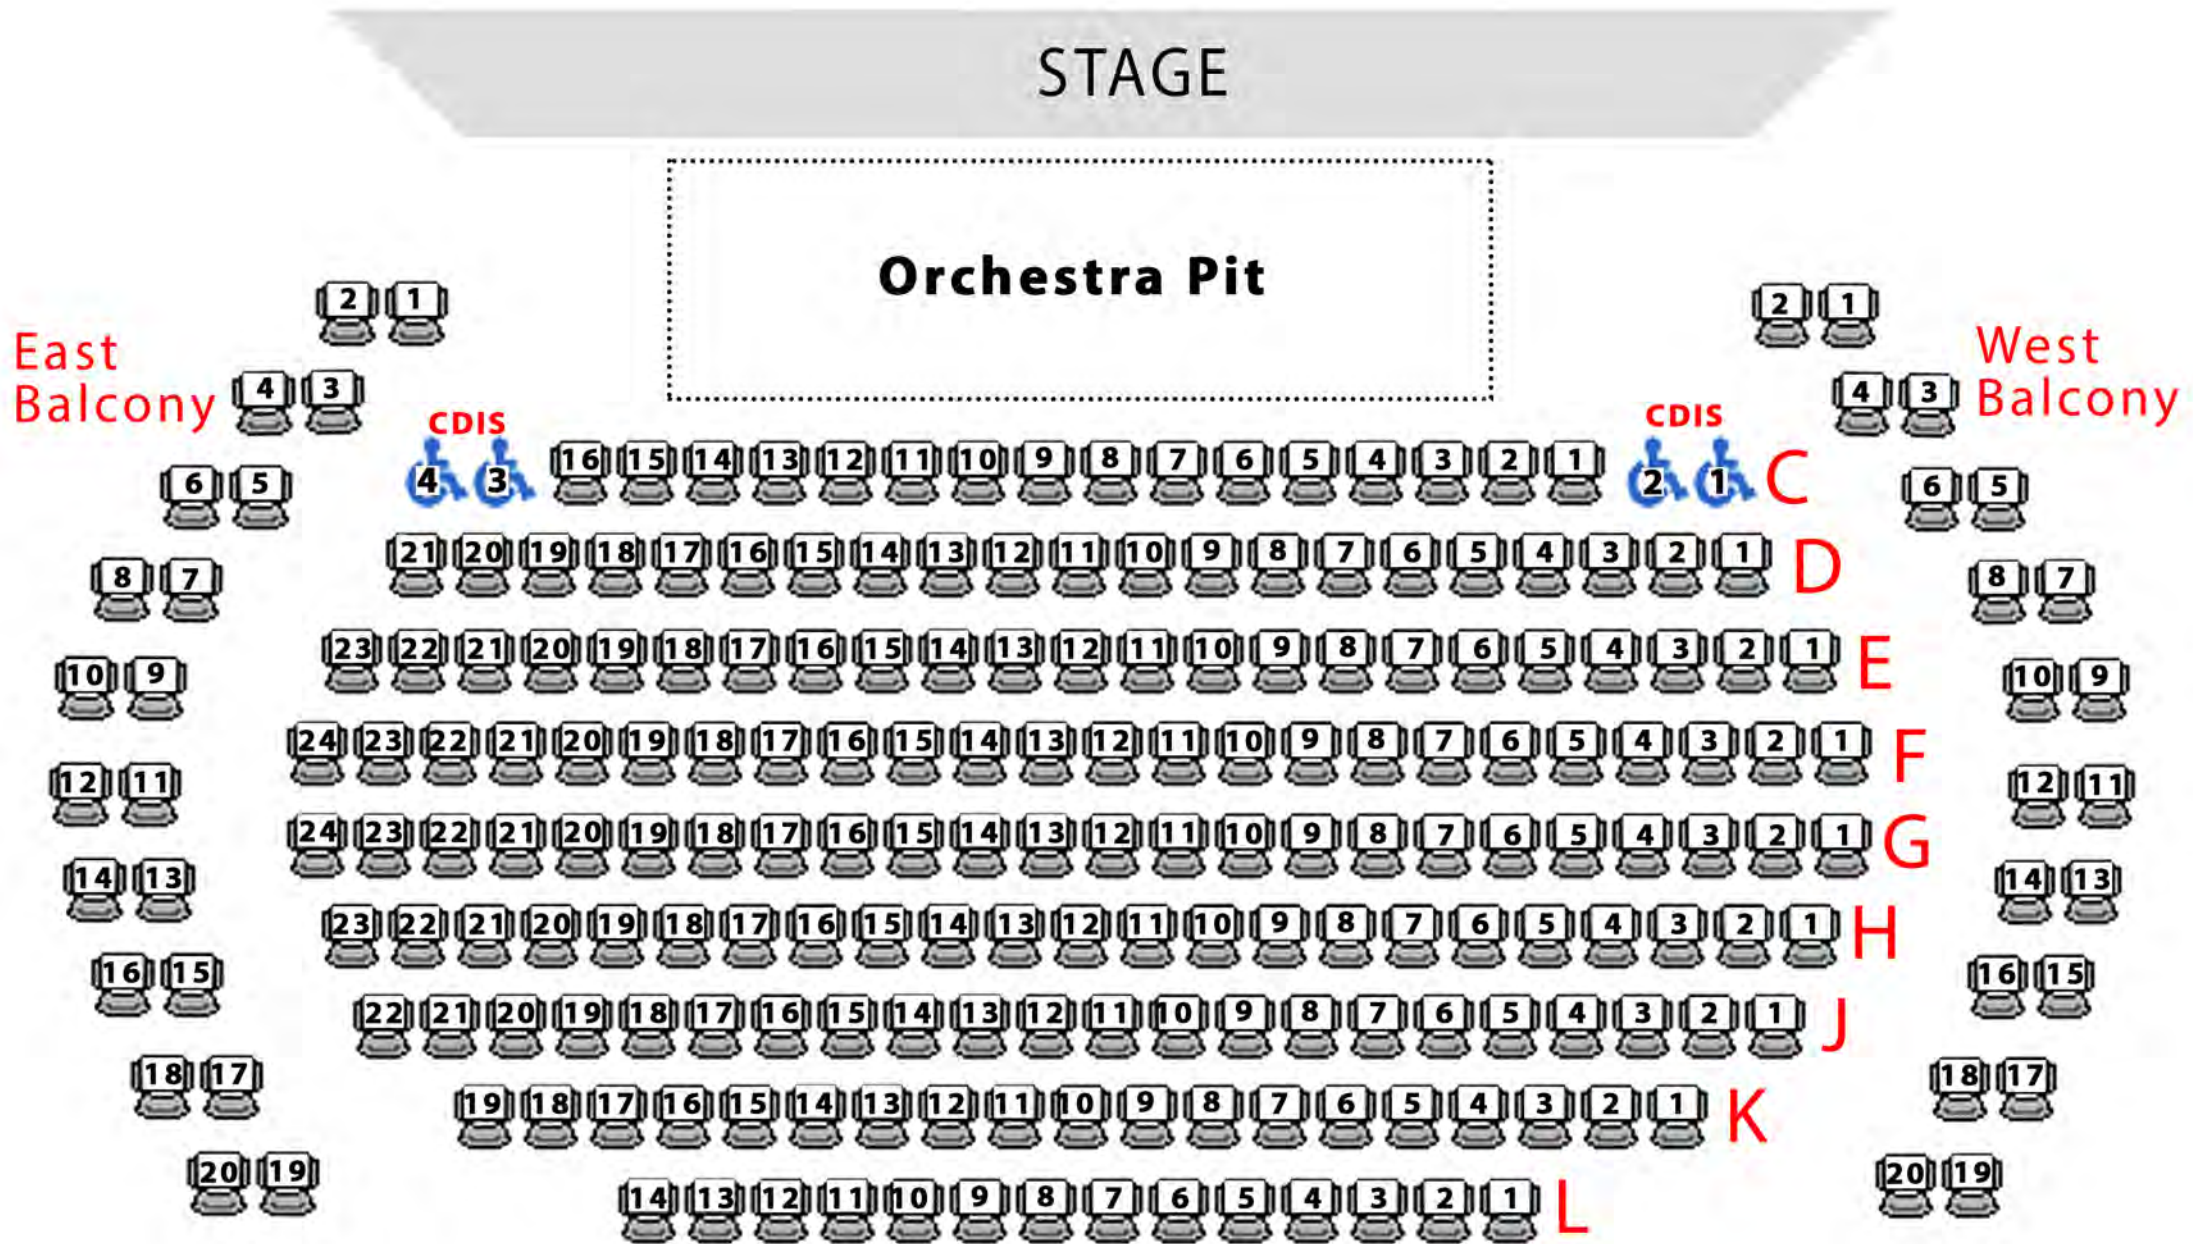

TAS
HOSKINS
CENTRE

VENUE SEATING PLANS

NORMAL	230 SEATS
STAGE EXTENTION	230 SEATS
ORCHESTRA STALLS	248 SEATS
ORCHESTRA PIT SEATING	251 SEATS
EXTENDED	290 SEATS

Normal - 230 seats

Stage Extension - 230 seats

Orchestra Stalls - 248 seats

Orchestra Pit Seating - 251 seats

Extended - 290 seats