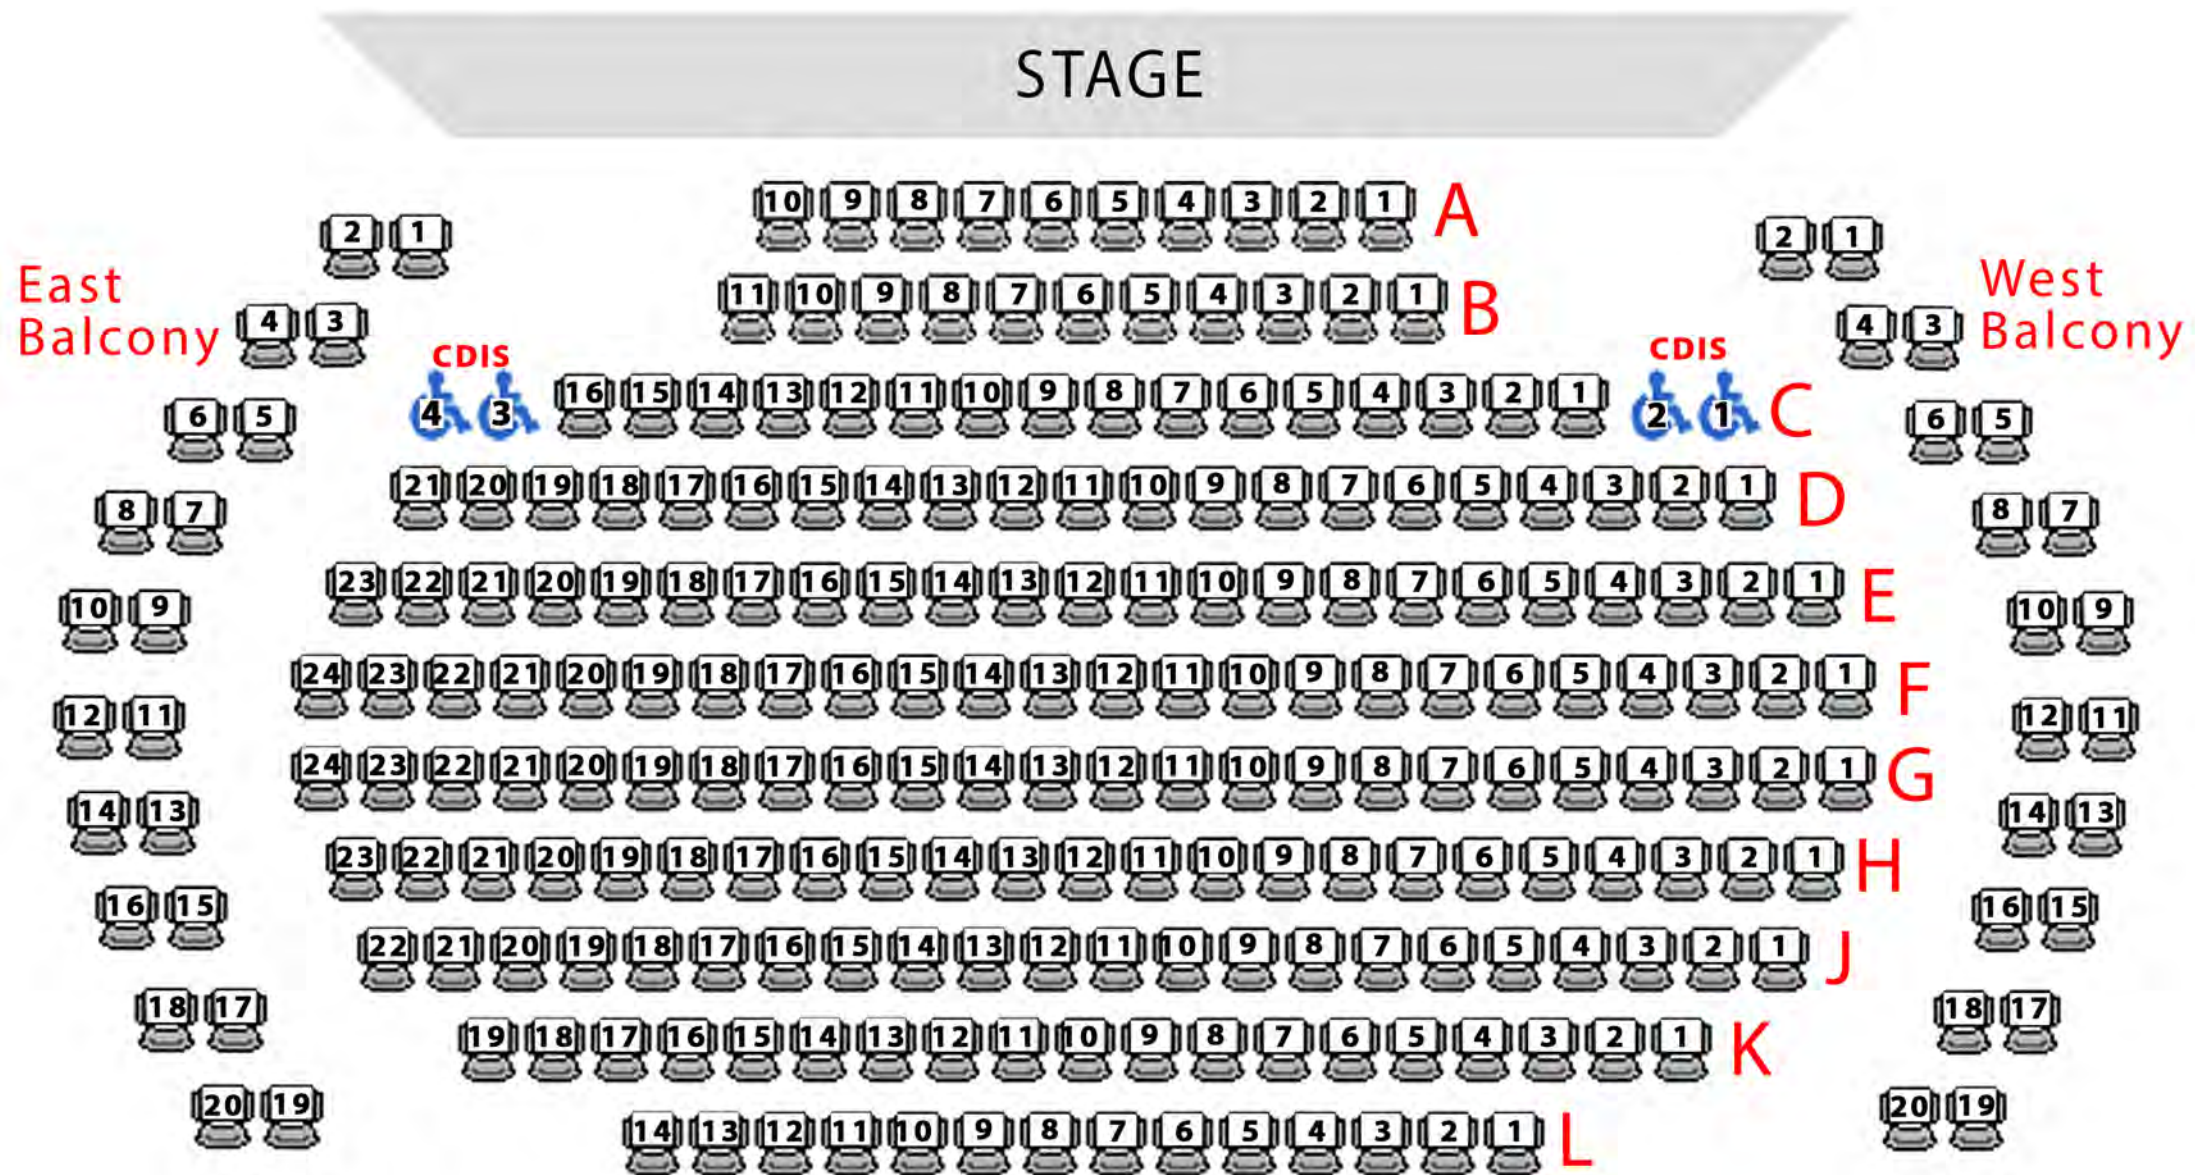

TAS
HOSKINS
CENTRE

VENUE SEATING PLANS

NORMAL	230 SEATS
STAGE EXTENTION	230 SEATS
ORCHESTRA STALLS	248 SEATS
ORCHESTRA PIT SEATING	251 SEATS
EXTENDED	290 SEATS

Normal - 230 seats

Stage Extension - 230 seats

Orchestra Stalls - 248 seats

Orchestra Pit Seating - 251 seats

Extended - 290 seats