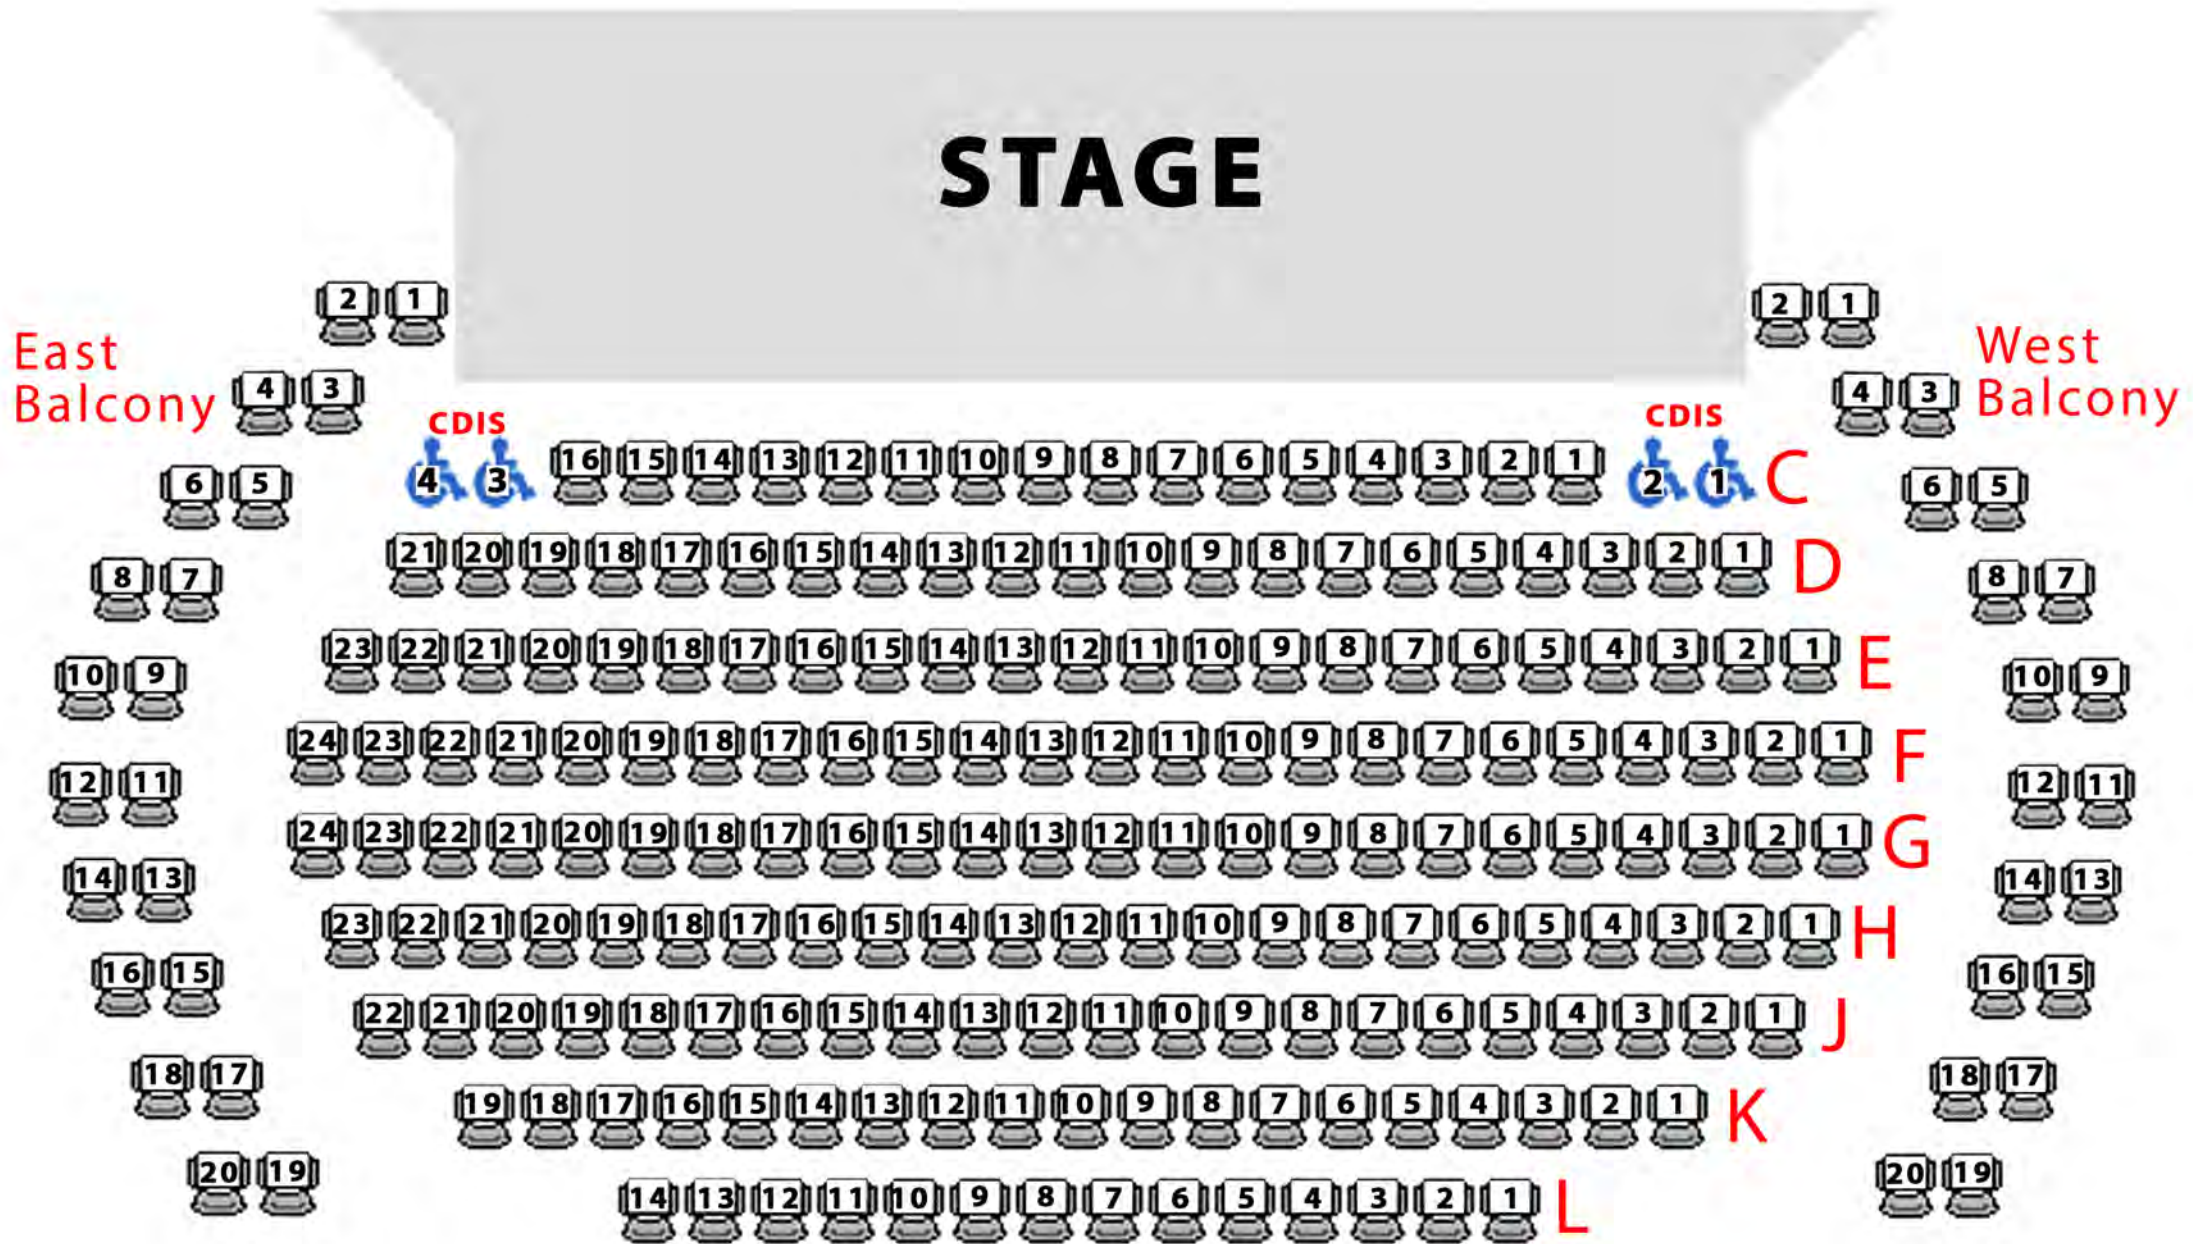

TAS
HOSKINS
CENTRE

VENUE SEATING PLANS

NORMAL	230 SEATS
STAGE EXTENTION	230 SEATS
ORCHESTRA STALLS	248 SEATS
ORCHESTRA PIT SEATING	251 SEATS
EXTENDED	290 SEATS

Normal - 230 seats

Stage Extension - 230 seats

Orchestra Stalls - 248 seats

Orchestra Pit Seating - 251 seats

Extended - 290 seats